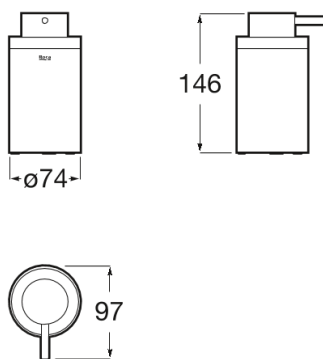

HOTELS

Round - Soap dispenser

DIMENSIONS

Length	97 mm
Width	74 mm
Height	146 mm

COLOURS AND FINISHES

B0 Matt White

PRICE (VAT INCLUDED)

£172.80

TECHNICAL DRAWINGS

FEATURES

- Capacity (l): 0.24
- Finish: Chrome
- Fixing kit: Included
- Installation type: Countertop
- Material: Metal

Anti-vandal

Hotels

An alliance between simplicity, style and functionality. This collection has been designed to adapt to any space and requirement. Inspired by minimalist forms, it is characterised by its great versatility. It is a solution thought of for both small and large design projects, whether public or private.